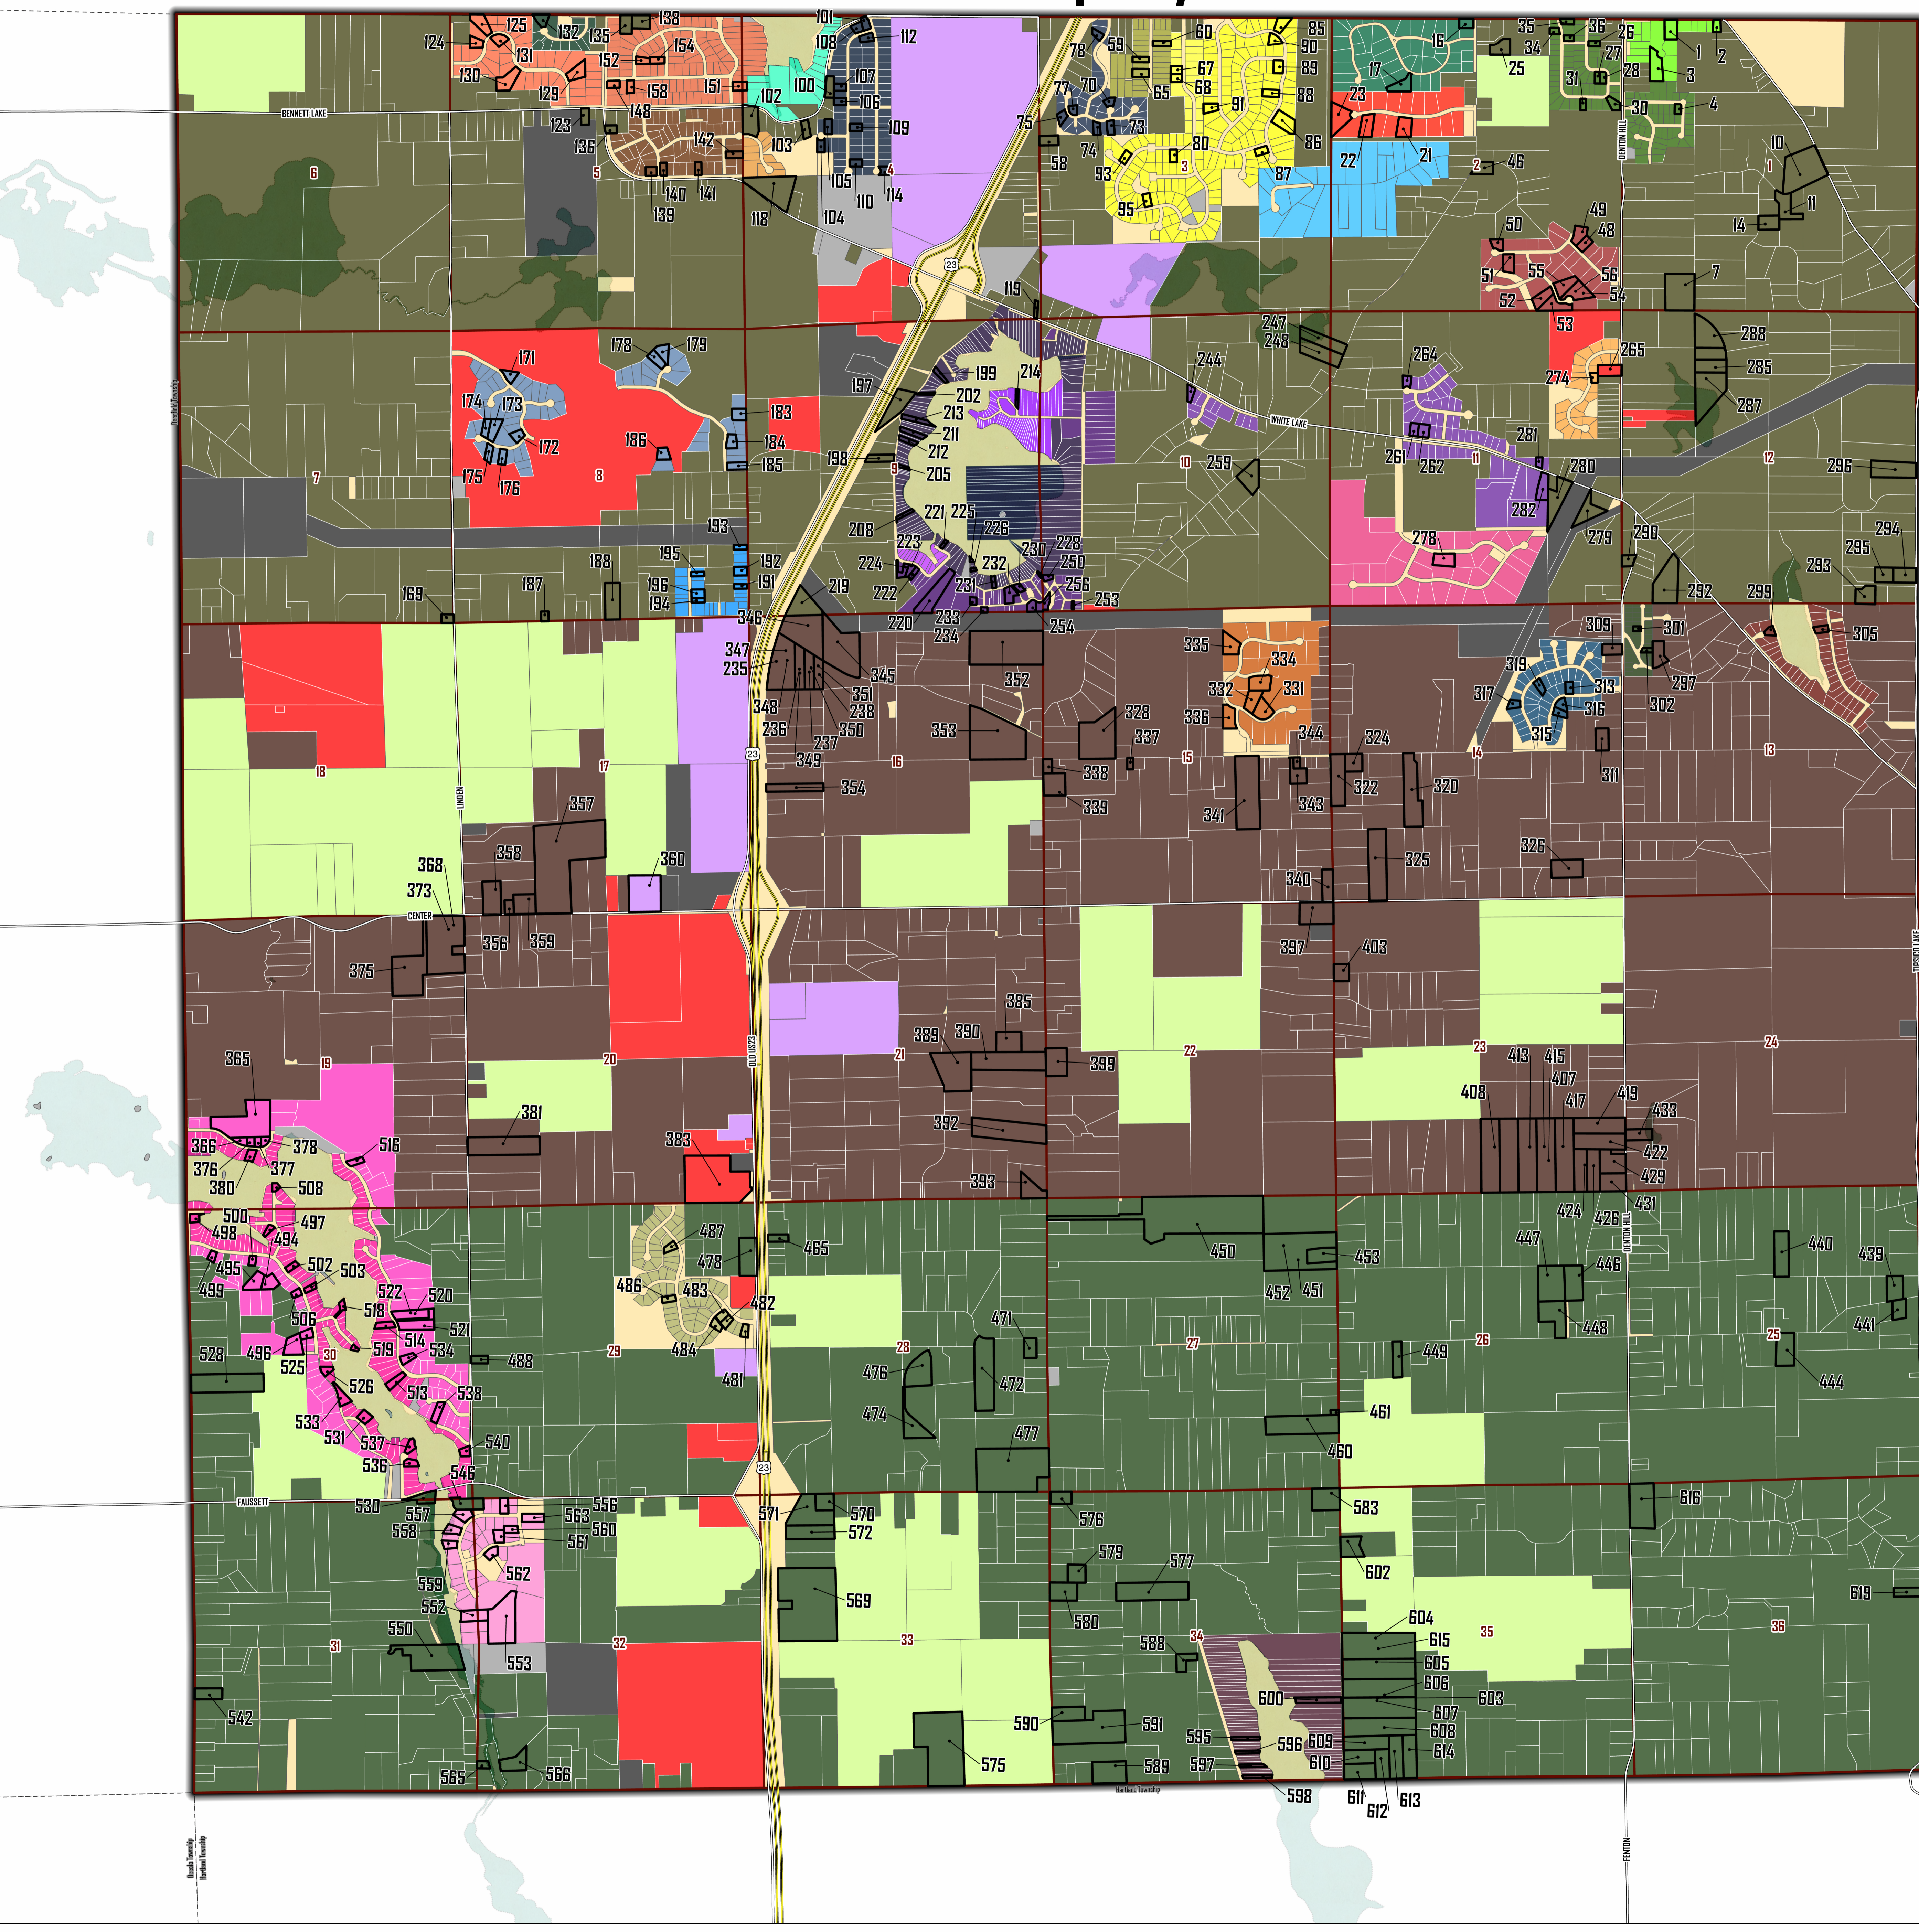

- Land Table Description**
- NOT A TAX PARCEL
 - AGRICULTURAL LAND
 - APPLE ORCHARD
 - APPLEWOOD ESTATES
 - COMM
 - DEERPARK 4
 - DENTON CREEK
 - DEFAULT NEIGHBORHOOD
 - DEVELOPMENTAL
 - FOLEY RIDGE
 - FOREST HILLS 2,3,4
 - HILLS OF TYRONE
 - HILLS TYRONE 2,3 & WEST
 - INDUSTRIAL
 - IRISH HILLS SITE CONDO
 - JAYNE HEIGHTS PLUS
 - JAYNE HILL FARMS 1, 2, 4
 - JAYNEHILL FARMS 3
 - LAKE OF THE WINDS
 - MARL LAKEFRONT
 - ORCHARD CREST
 - ORCHARD PARK
 - PARKIN LANE/FIELDSTONE PNTE
 - PARKLAND MANDR 1 & 2
 - PEABODY FARMS/EAGLE
 - PEISNER ACRES
 - RUNYAN LK COVE
 - RUNYAN LK POINT
 - RUNYAN LK FRONT
 - RURAL RES MID
 - RURAL RES NORTH
 - RURAL RES SOUTH
 - SHANNON GLEN
 - SHANNON LK ACCESS
 - SHANNON LK FR
 - SILVER LK EST 1
 - SOUTHWYCK HILLS
 - SUNRIDGE MEADOW SITE CONDO
 - THE PRESERVE
 - TOP OF PINES EST
 - TYRONE LK FRT
 - WESTFIELD
 - WHISPERING PINES
 - WHITE LAKE PLATTED