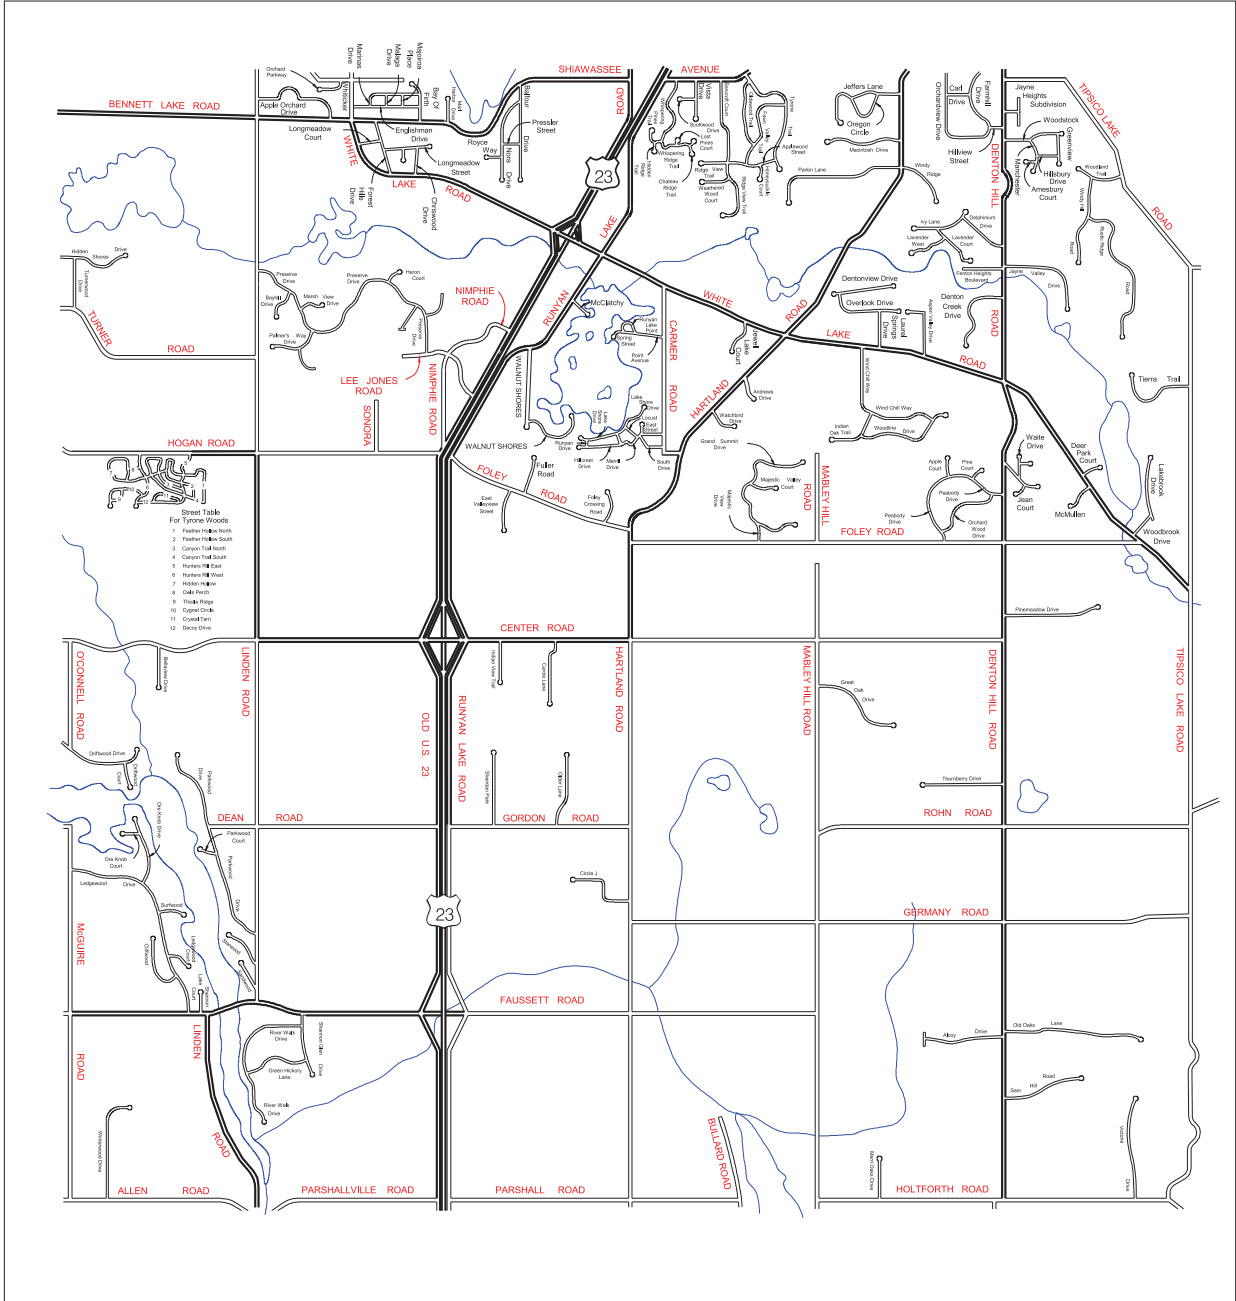

# Tyrone Township, Livingston County, Michigan

Base Map Source: Tyrone Township, Livingston County, MI.  
Data Source: Tyrone Township, Delta Surveying, 2001

==== Paved Road  
—— Unpaved Road

## Map 5 Paved Main Roads

0 Ft. 3500 Ft.  
1750 Ft.

4/2/2012