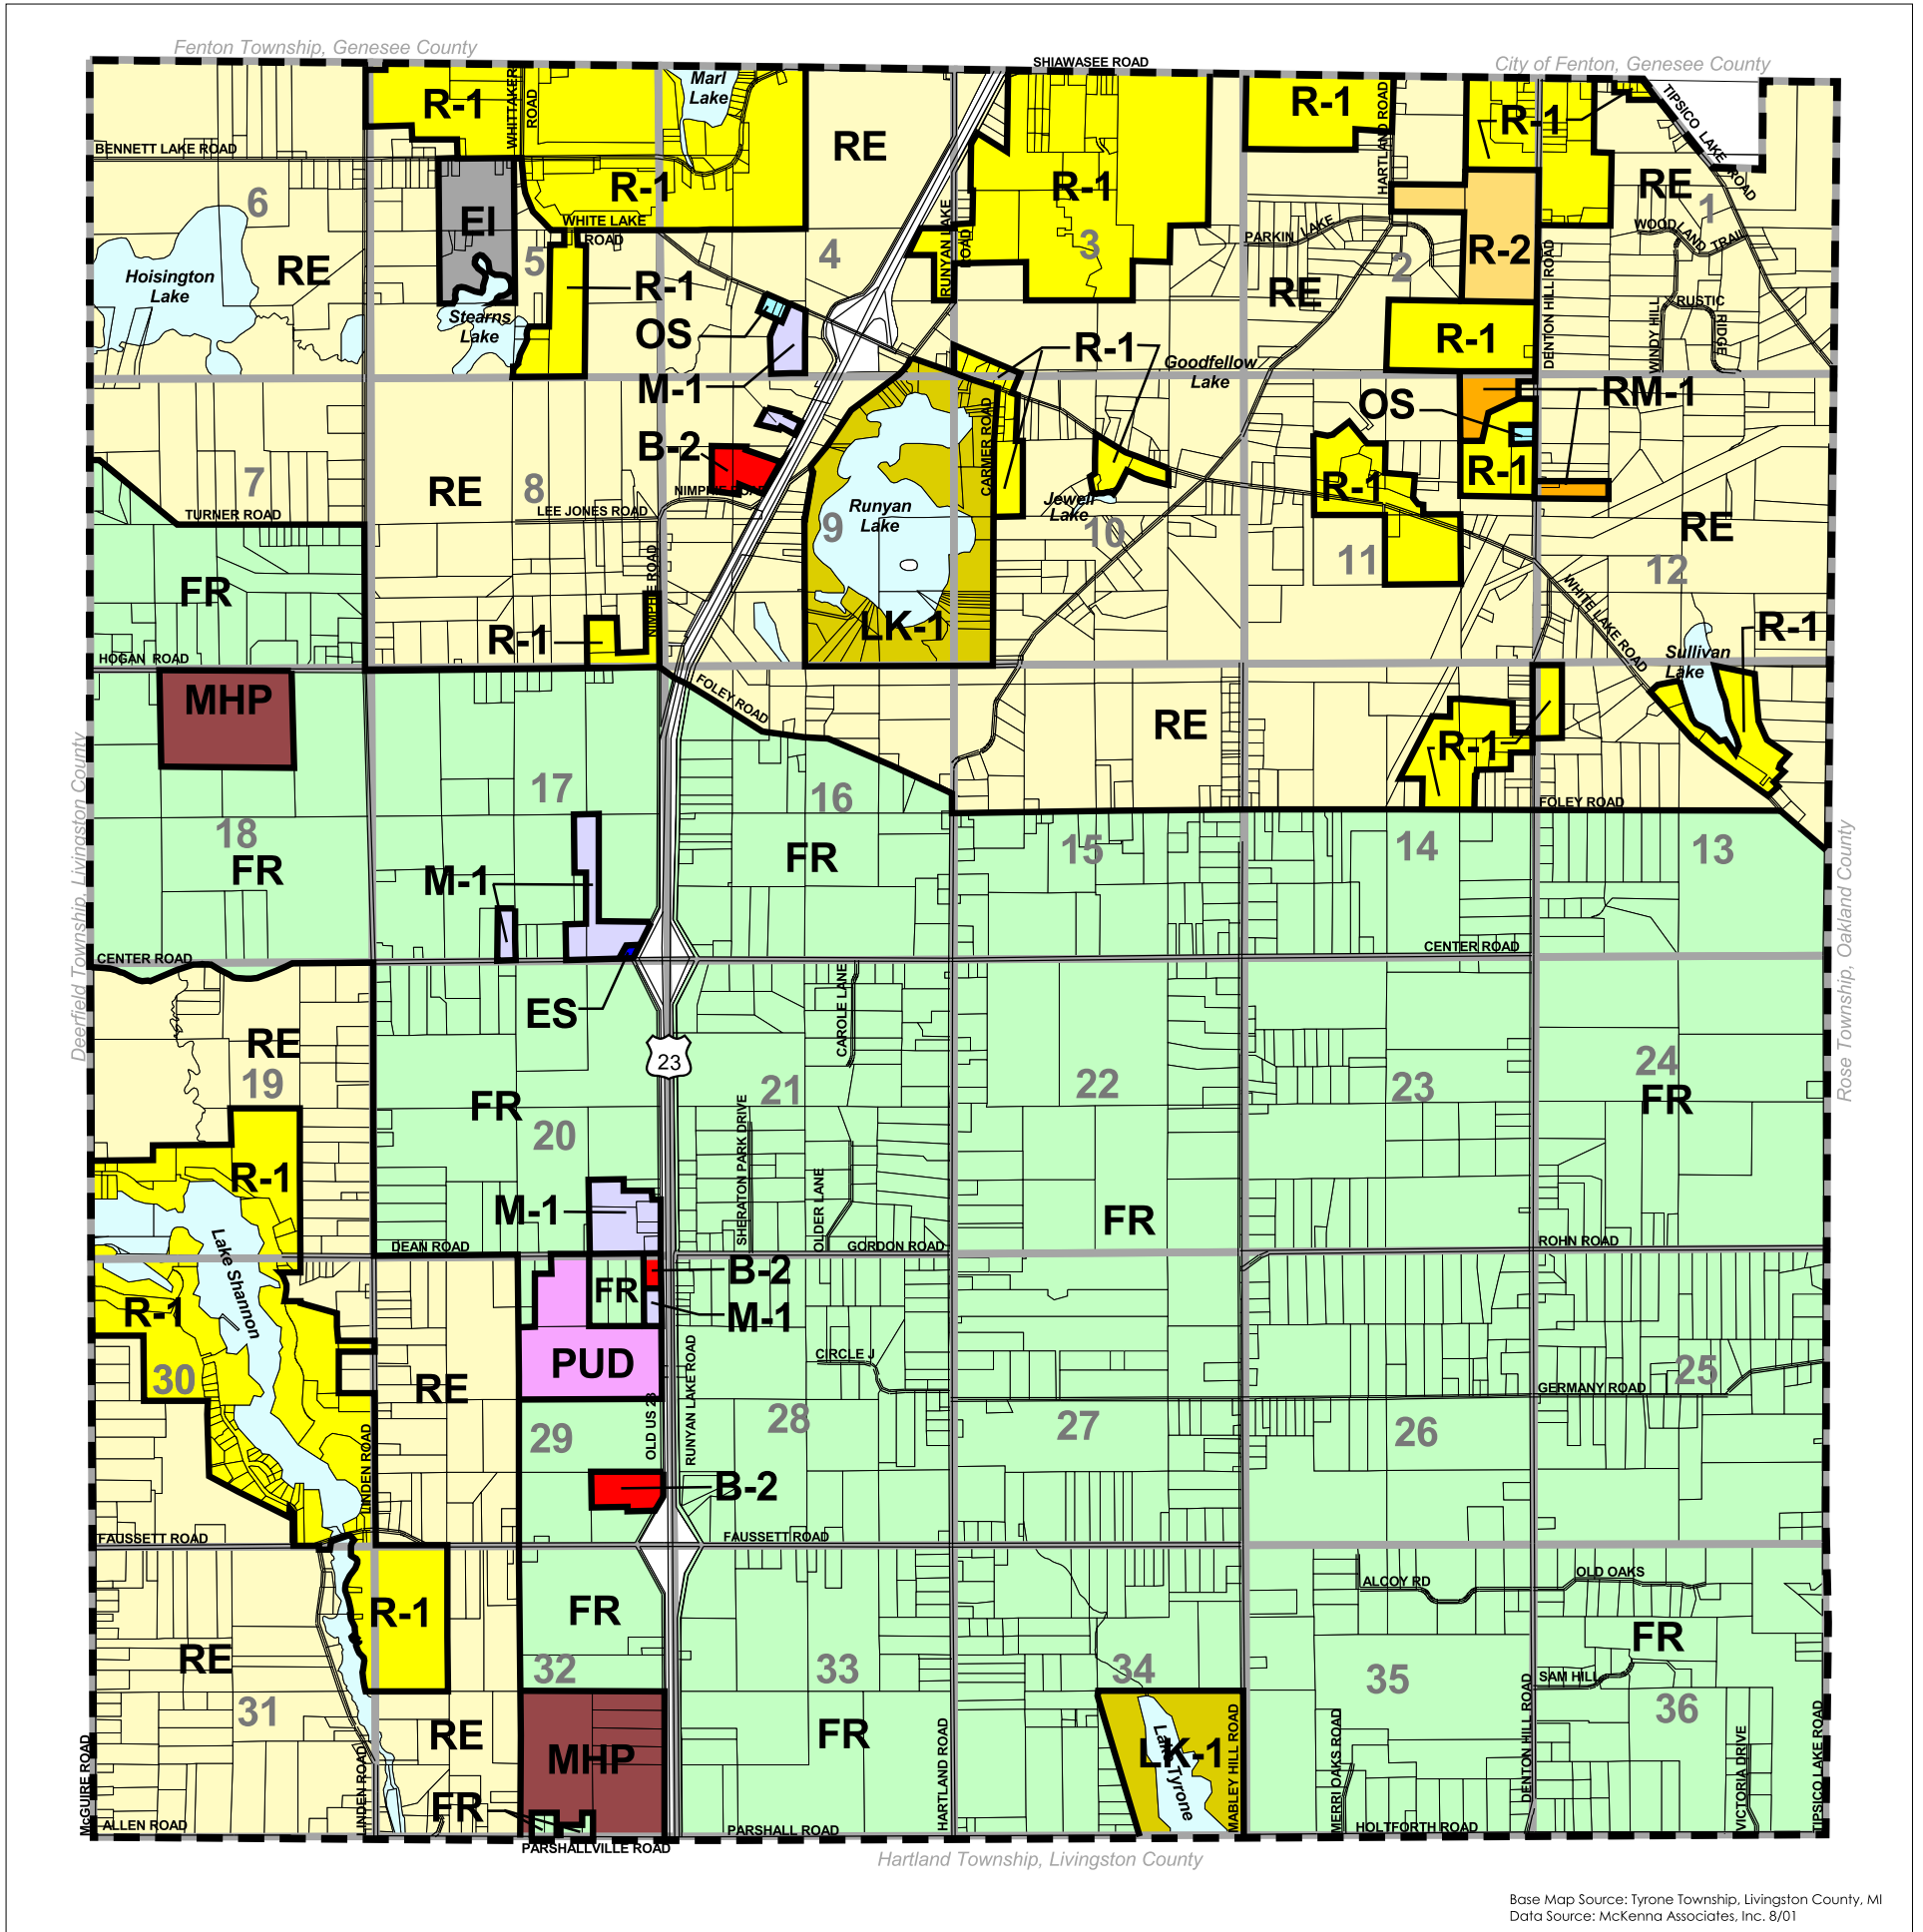

Tyrone Township, Livingston County, Michigan

Base Map Source: Tyrone Township, Livingston County, MI
Data Source: McKenna Associates, Inc. 8/01

Zoning District

- FR** Farming Residential
- RE** Rural Estate
- R-1** Single Family Residential
- R-2** Single Family Residential
- RM-1** Multiple Family Residential
- LK-1** Lake Front Residential
- MHP** Manufactured Home Park
- B-1** Local Business
- B-2** Community Business
- OS** Office Service
- ES** Expressway Service
- M-1** Light Manufacturing
- M-2** Heavy Industrial
- ROM** Research-Office-Manufacturing
- EI** Extractive Industry
- PUD** Planned Unit Development

Note: This map represents generalized zoning district boundaries. Exact zoning district boundaries should be confirmed by parcel descriptions and detailed maps that accompany rezoning ordinances and that are maintained as separate by Tyrone Township.

CERTIFICATION

I, DAVID G. KUZNER, CLERK OF THE TOWNSHIP OF TYRONE, LIVINGSTON COUNTY, DO HEREBY CERTIFY THAT THIS IS A TRUE COPY OF THE MAP ADOPTED BY THE TOWNSHIP BOARD OF THE TOWNSHIP OF TYRONE ON OCTOBER 21, 2003, AS WELL AS THOSE AMENDMENTS MADE AS OF REVISION DATE.

DAVID G. KUZNER, TOWNSHIP CLERK

REVISION DATES

10/17/03			

Zoning Map

0 Ft. 3500 Ft.
1750 Ft.

10/23/2003