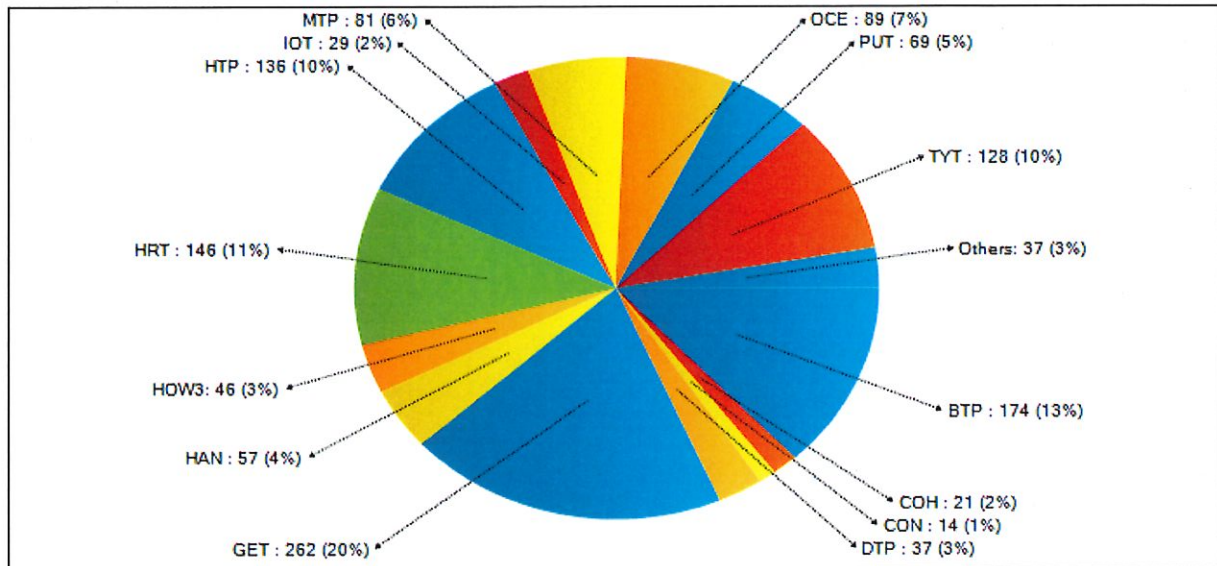

**LIVINGSTON COUNTY SHERIFF'S OFFICE
TYRONE TOWNSHIP MAY 2017**

Nature	# Events
911 HANG UP	3
ALARM	7
ANIMAL COMPLAINT	4
AREA CHECK	1
ASSAULT REPORT ONLY	1
ASSIST EMS	10
ASSIST FIRE DEPARTMENT	2
ASSIST OTHER AGENCY	5
BE REPORT ONLY	1
BOND VIOLATION	1
CARDIAC/RESPIRATORY ARREST	2
CHASE/PURSUIT	1
CHILD OR ADULT ABUSE/NEGLECT	1
CITIZEN ASSIST	5
CIVIL STANDBY	1
DOMESTIC PHYSICAL IN PROGRESS	2
DOMESTIC VERBAL	7
FIREWORKS	1
FRAUD	3
GENERAL NON CRIMINAL	2
HAZARD	6
HIT AND RUN ACCIDENT	2
INTIMIDATION THREATS HARASSMENT	2
JUVENILE COMPLAINT	1
LARCENY	7
MISC COMPLAINTS	1
MISSING PERSON/RUN-A-WAY	2
MOTORIST ASSIST	1
NOISE COMPLAINTS	2
OUTDOOR FIRE	1
PARK/TRAF COMP	2
PDA	4
PERSONAL INJURY ACCIDENT	1
PIREF (REFUSE EMS)	2

PSYCH	1
SMOKE INVESTIGATION OUTSIDE	1
SUICIDAL SUBJECT	2
SUSPICIOUS PERSON	2
SUSPICIOUS SITUATION	3
SUSPICIOUS VEHICLE	1
TRAFFIC STOP	1
TRAFFIC VIO/ARREST	1
TREE HAZARD	1
TRESSPASSING, LOITERING	5
VIN INSPECTION	1
VPHC/VCSA	1
WAR ATT/SEARCH	1
WELFARE CHECK	7
WIRES DOWN	1

TOTAL:

123

**LIVINGSTON COUNTY SHERIFF'S OFFICE
MAY 2017 CALLS FOR SERVICE**

**MICHIGAN STATE POLICE
MAY 2017 CALLS FOR SERVICE**

Supplemental Information for Livingston County Sheriff's Report:

Reference for KEY to graphs: