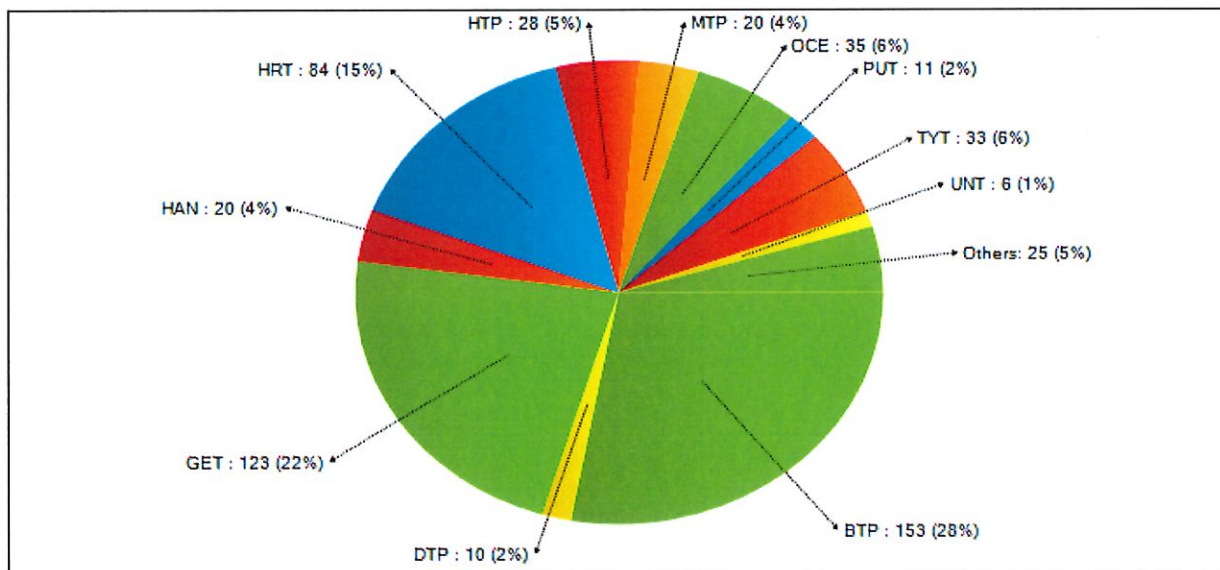

**LIVINGSTON COUNTY SHERIFF'S OFFICE
TYRONE TOWNSHIP MAY 2017**

Nature	# Events
911 HANG UP	3
ALARM	7
ANIMAL COMPLAINT	4
AREA CHECK	1
ASSAULT REPORT ONLY	1
ASSIST EMS	10
ASSIST FIRE DEPARTMENT	2
ASSIST OTHER AGENCY	5
BE REPORT ONLY	1
BOND VIOLATION	1
CARDIAC/RESPIRATORY ARREST	2
CHASE/PURSUIT	1
CHILD OR ADULT ABUSE/NEGLECT	1
CITIZEN ASSIST	5
CIVIL STANDBY	1
DOMESTIC PHYSICAL IN PROGRESS	2
DOMESTIC VERBAL	7
FIREWORKS	1
FRAUD	3
GENERAL NON CRIMINAL	2
HAZARD	6
HIT AND RUN ACCIDENT	2
INTIMIDATION THREATS HARASSMENT	2
JUVENILE COMPLAINT	1
LARCENY	7
MISC COMPLAINTS	1
MISSING PERSON/RUN-A-WAY	2
MOTORIST ASSIST	1
NOISE COMPLAINTS	2
OUTDOOR FIRE	1
PARK/TRAF COMP	2
PDA	4
PERSONAL INJURY ACCIDENT	1
PIREF (REFUSE EMS)	2

PSYCH	1
SMOKE INVESTIGATION OUTSIDE	1
SUICIDAL SUBJECT	2
SUSPICIOUS PERSON	2
SUSPICIOUS SITUATION	3
SUSPICIOUS VEHICLE	1
TRAFFIC STOP	1
TRAFFIC VIO/ARREST	1
TREE HAZARD	1
TRESSPASSING, LOITERING	5
VIN INSPECTION	1
VPHC/VCSA	1
WAR ATT/SEARCH	1
WELFARE CHECK	7
WIRES DOWN	1

TOTAL:

123

**LIVINGSTON COUNTY SHERIFF'S OFFICE
MAY 2017 CALLS FOR SERVICE**

**MICHIGAN STATE POLICE
MAY 2017 CALLS FOR SERVICE**

Supplemental Information for Livingston County Sheriff's Report:

Reference for KEY to graphs: